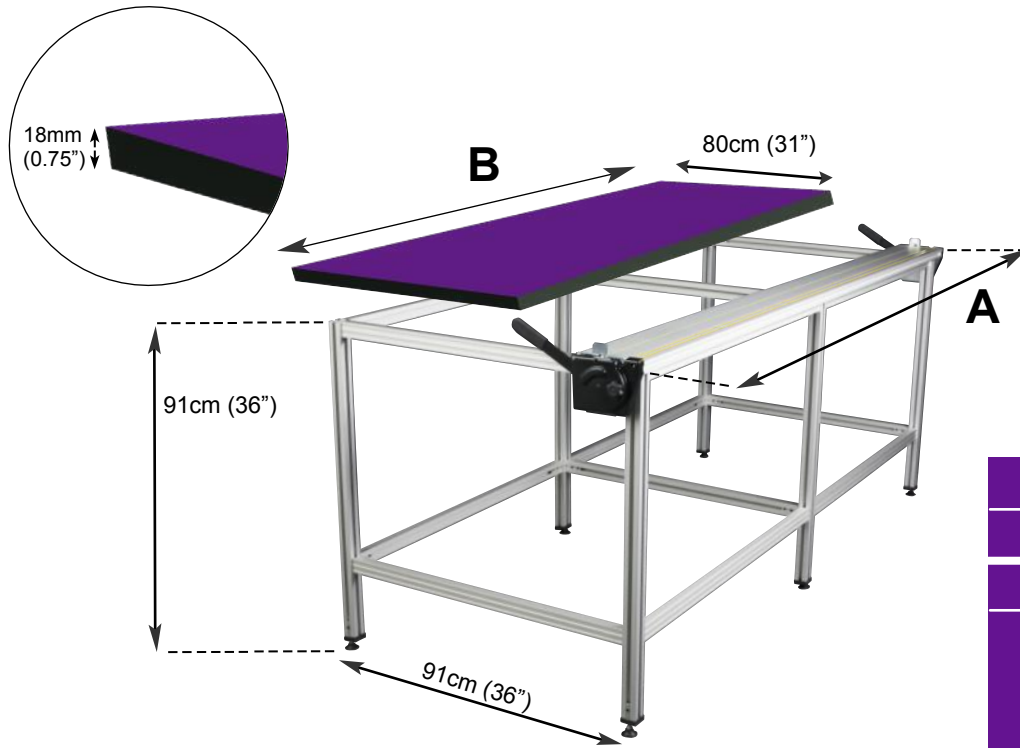

BigBENCH Dimensional Chart

	BB110	BB160	BB210	BB260	BB310
A cm (")	135 (53)	185 (73)	235 (92)	285 (112)	335 (132)
B cm (")	125 (49)	175 (69)	225 (88)	275 (108)	325 (128)
Packed Weight KG (lbs)	29 (64)	34 (75)	47 (103)	52 (114)	58 (128)
Packed Dimensions cm (")	173x20x9 (69x8x4)	173x20x9 (69x8x4)	237x27x12 (95x11x5)	267x27x12 (107x11x5)	337x27x12 (135x11x5)
	174x13x9 (70x5x4)	174x13x9 (70x5x4)	174x13x9 (70x5x4)	174x13x9 (70x5x4)	174x13x9 (70x5x4)