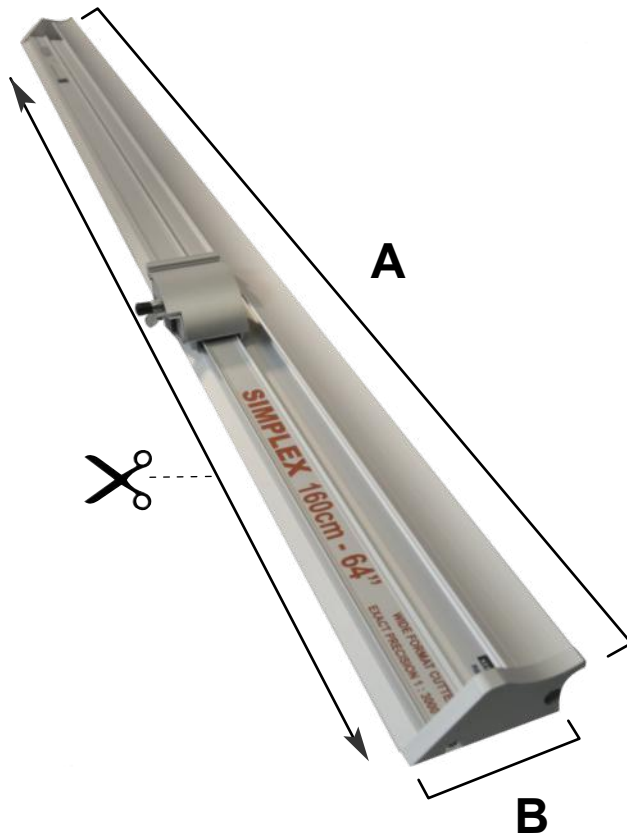

# Simplex Dimensional Chart

	SIM110	SIM160	SIM210	SIM260	SIM310
 Cut Length cm (")	110 (44)	160 (64)	210 (84)	260 (104)	310 (124)
A cm (")	127 (50)	177 (70.75)	227 (89.5)	277 (109.25)	327 (128.75)
B cm (")	11 (4.4)	11 (4.4)	11 (4.4)	11 (4.4)	11 (4.4)
Packed Weight KG (lbs)	4 (9)	6 (13)	7 (15)	21 (46)	26 (57)
Packed Dimensions cm (")	173x19x9 (68x7x4)	190x17x16 (75x7x6)	237x17x16 (93x7x6)	289x20x17 (114x8x7)	338x20x17 (133x8x7)